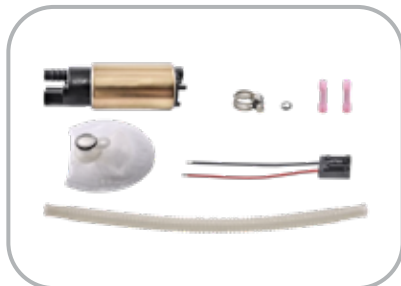

K9247

YEARS: 2005-2009
MAKE: GM
MODEL: CORSA
ENGINE: L4 1.4, L4 1.8L

AC-DELCO
BOSCH
AIRTEX
CARTER
DELPHI
KEM CIOSA
PERFORMANCE