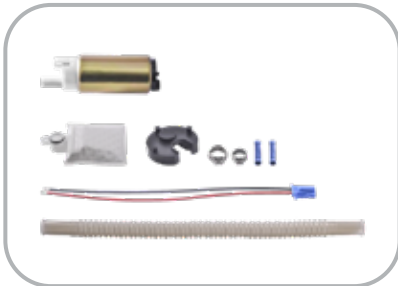

K9162

YEARS: 2006-2011
MAKE: MAZDA
MODEL: BT50
ENGINE: L4 2.4L

AC-DELCO
BOSCH
AIRTEX
CARTER
DELPHI
KEM CIOSA
PERFORMANCE